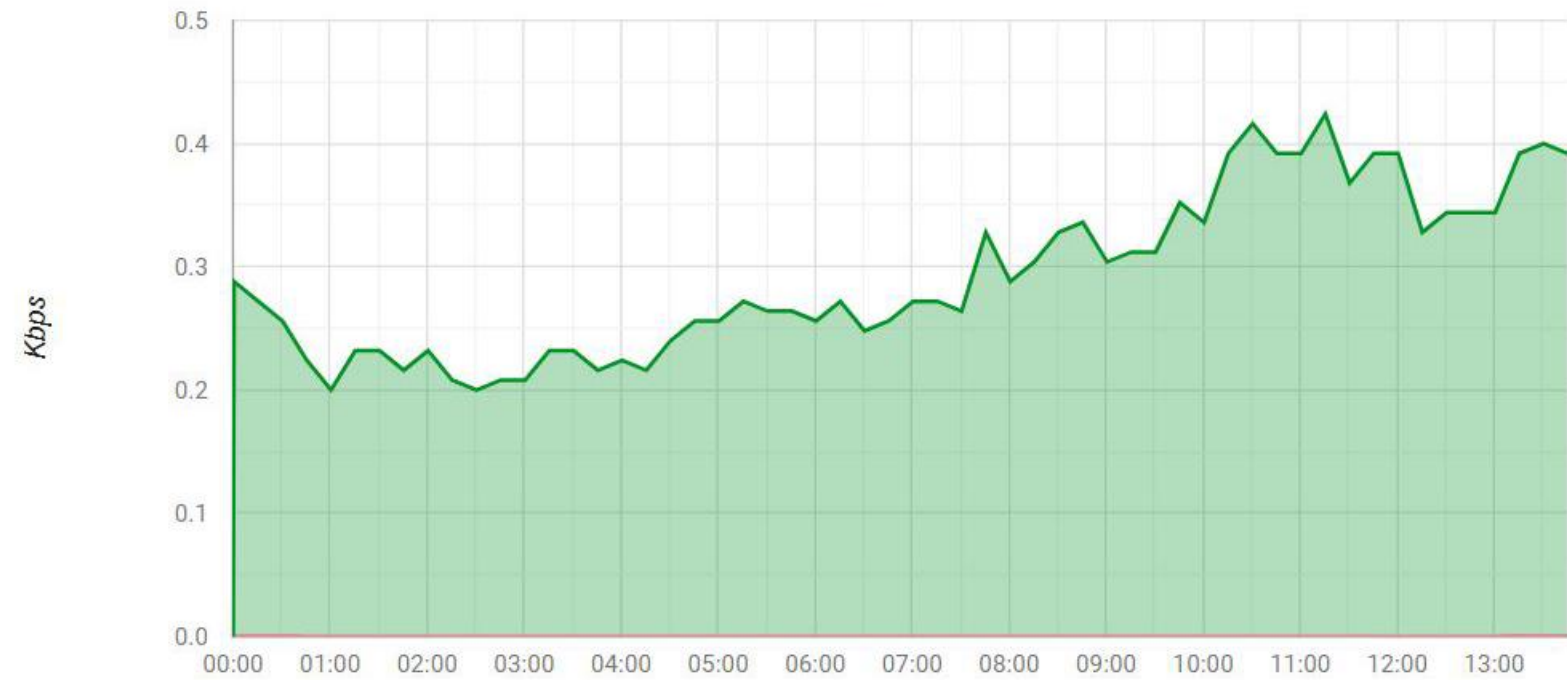

Search:

NO	SERVICE ID	DESCRIPTION	ACTION
81	01000142107	Metro Diskominfo Kota Singkawang Puskesmas Singkawang Timur 2 - Jl. Raya Singkawang	
82	02000141860	Metro Diskominfo Kota Singkawang Puskesmas Singkawang Timur 2 - Jl. Raya Singkawang - Bengkayang	
83	04000158249	Internet Corporate Diskominfo Kota Singkawang Jl. Jend Ahmad Yani No. 76	

[← Back to Services List](#)

- Today
- Last Hour
- Last Week
- Last Month
- Custom

[Download Chart](#)

SERVICES +

04000158249 - Internet Corporate Diskominfo Kota Singkawang Jl. Jend Ahmad Yani No. 76

Time Period: 11 Sep 2021 00:00:00 - 11 Sep 2021 13:47:45

Bits Received Bits Trasmitted